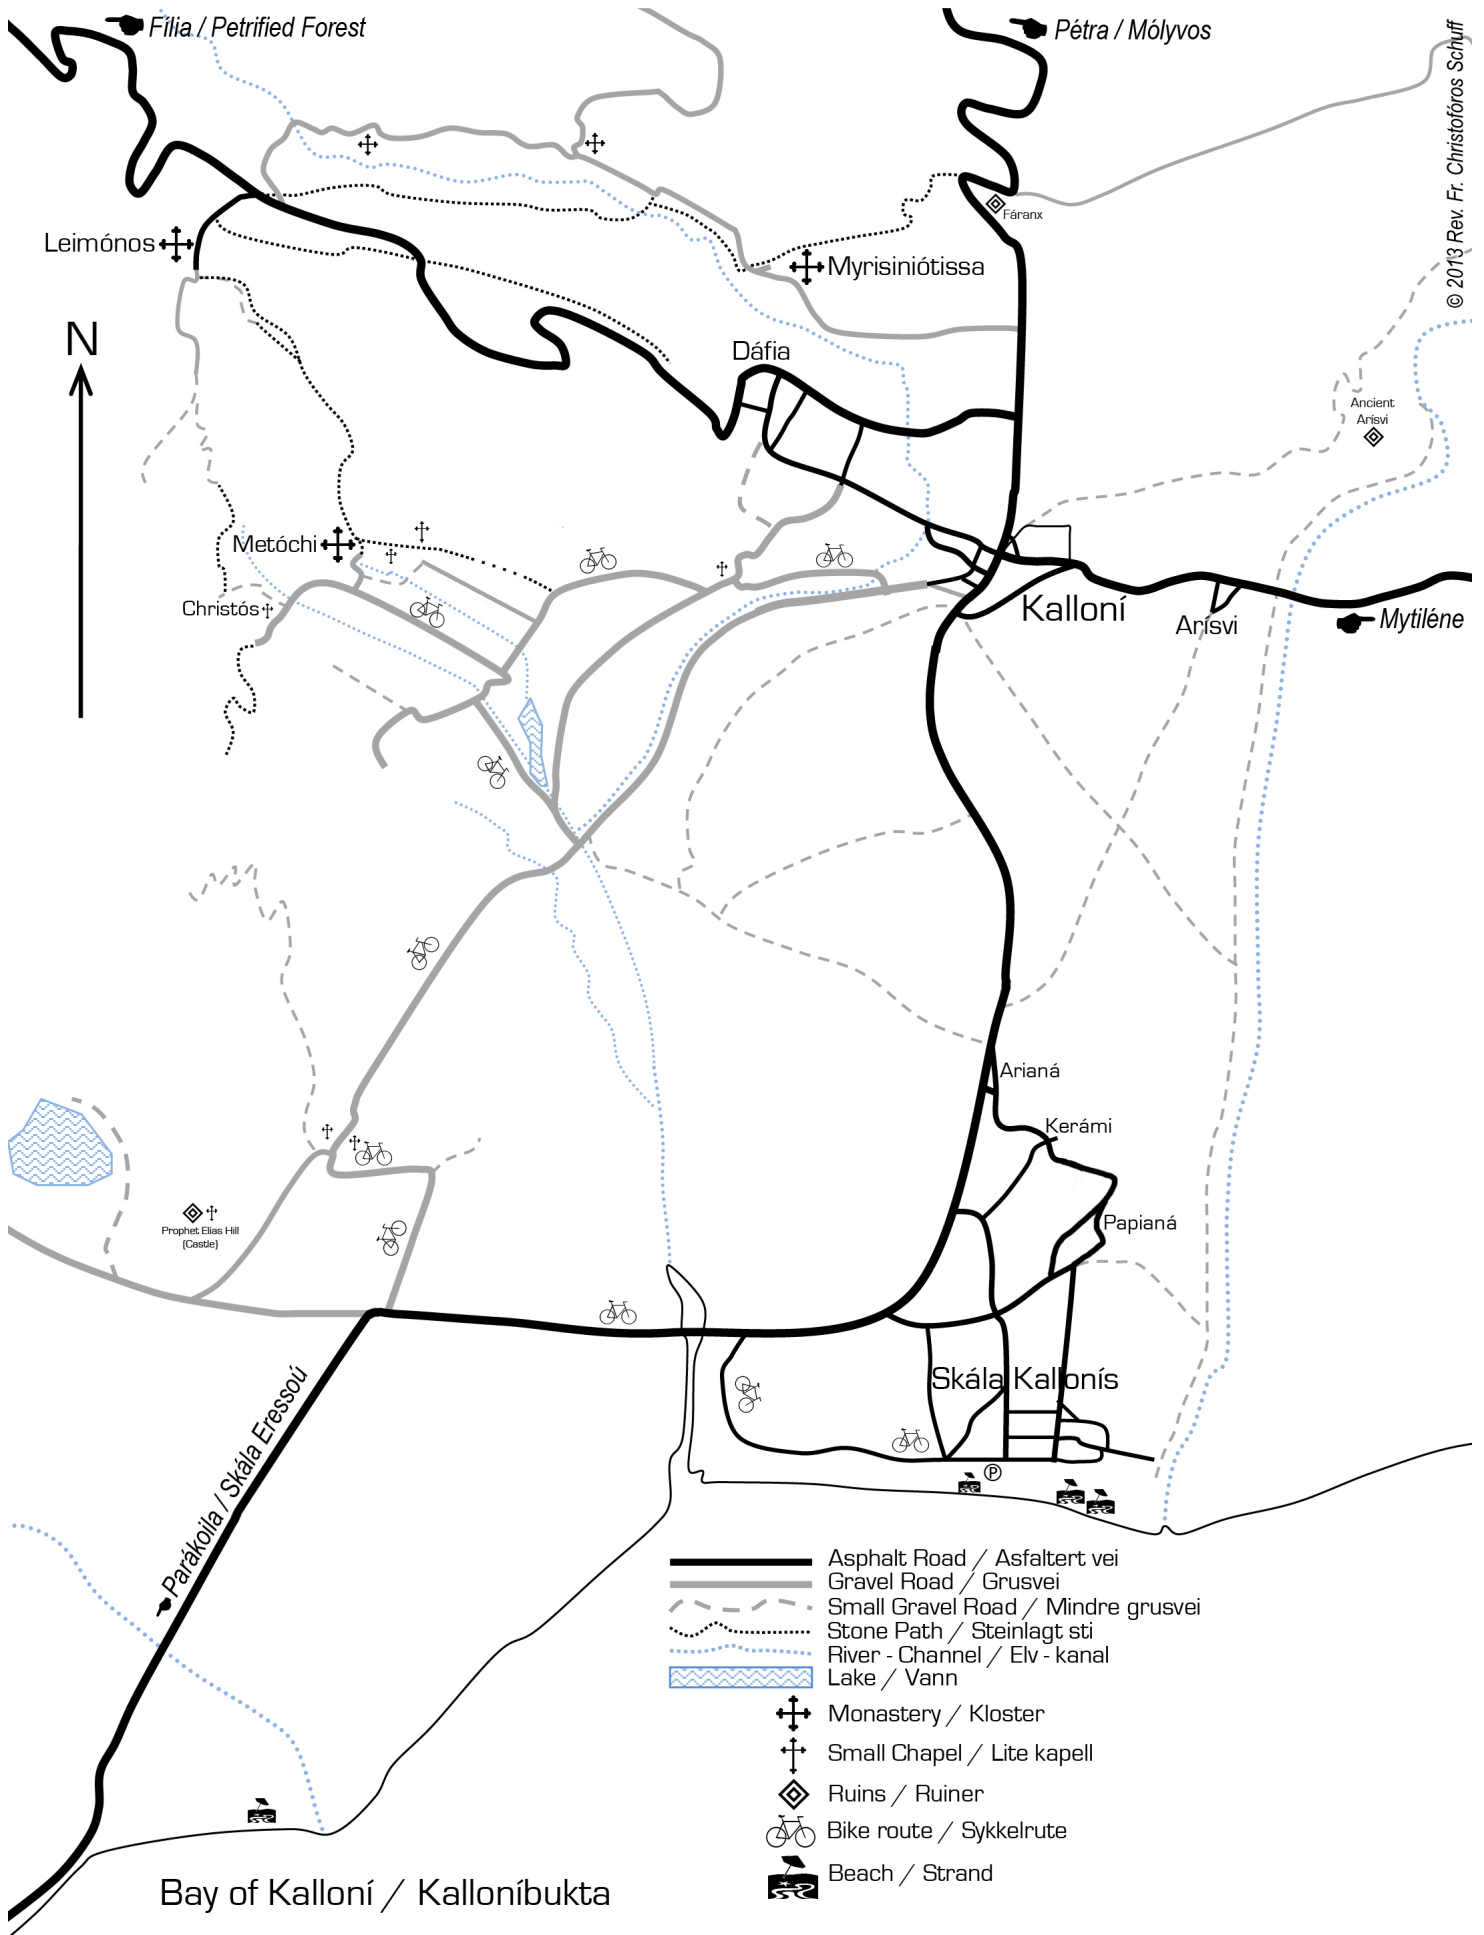

# Metochi Study Centre – Kalloní – Skála Kallonís

	Health Center / Helsestasjon
	Police / Polití
	Pharmacy / Apotek
	Dentist / Tannlege
	Cash Withdrawal / Minibank
	Post Office / Postkontor
	Car Service and Rental
	Public Parking / Parkering
	School / Skole
	Church / Kirke