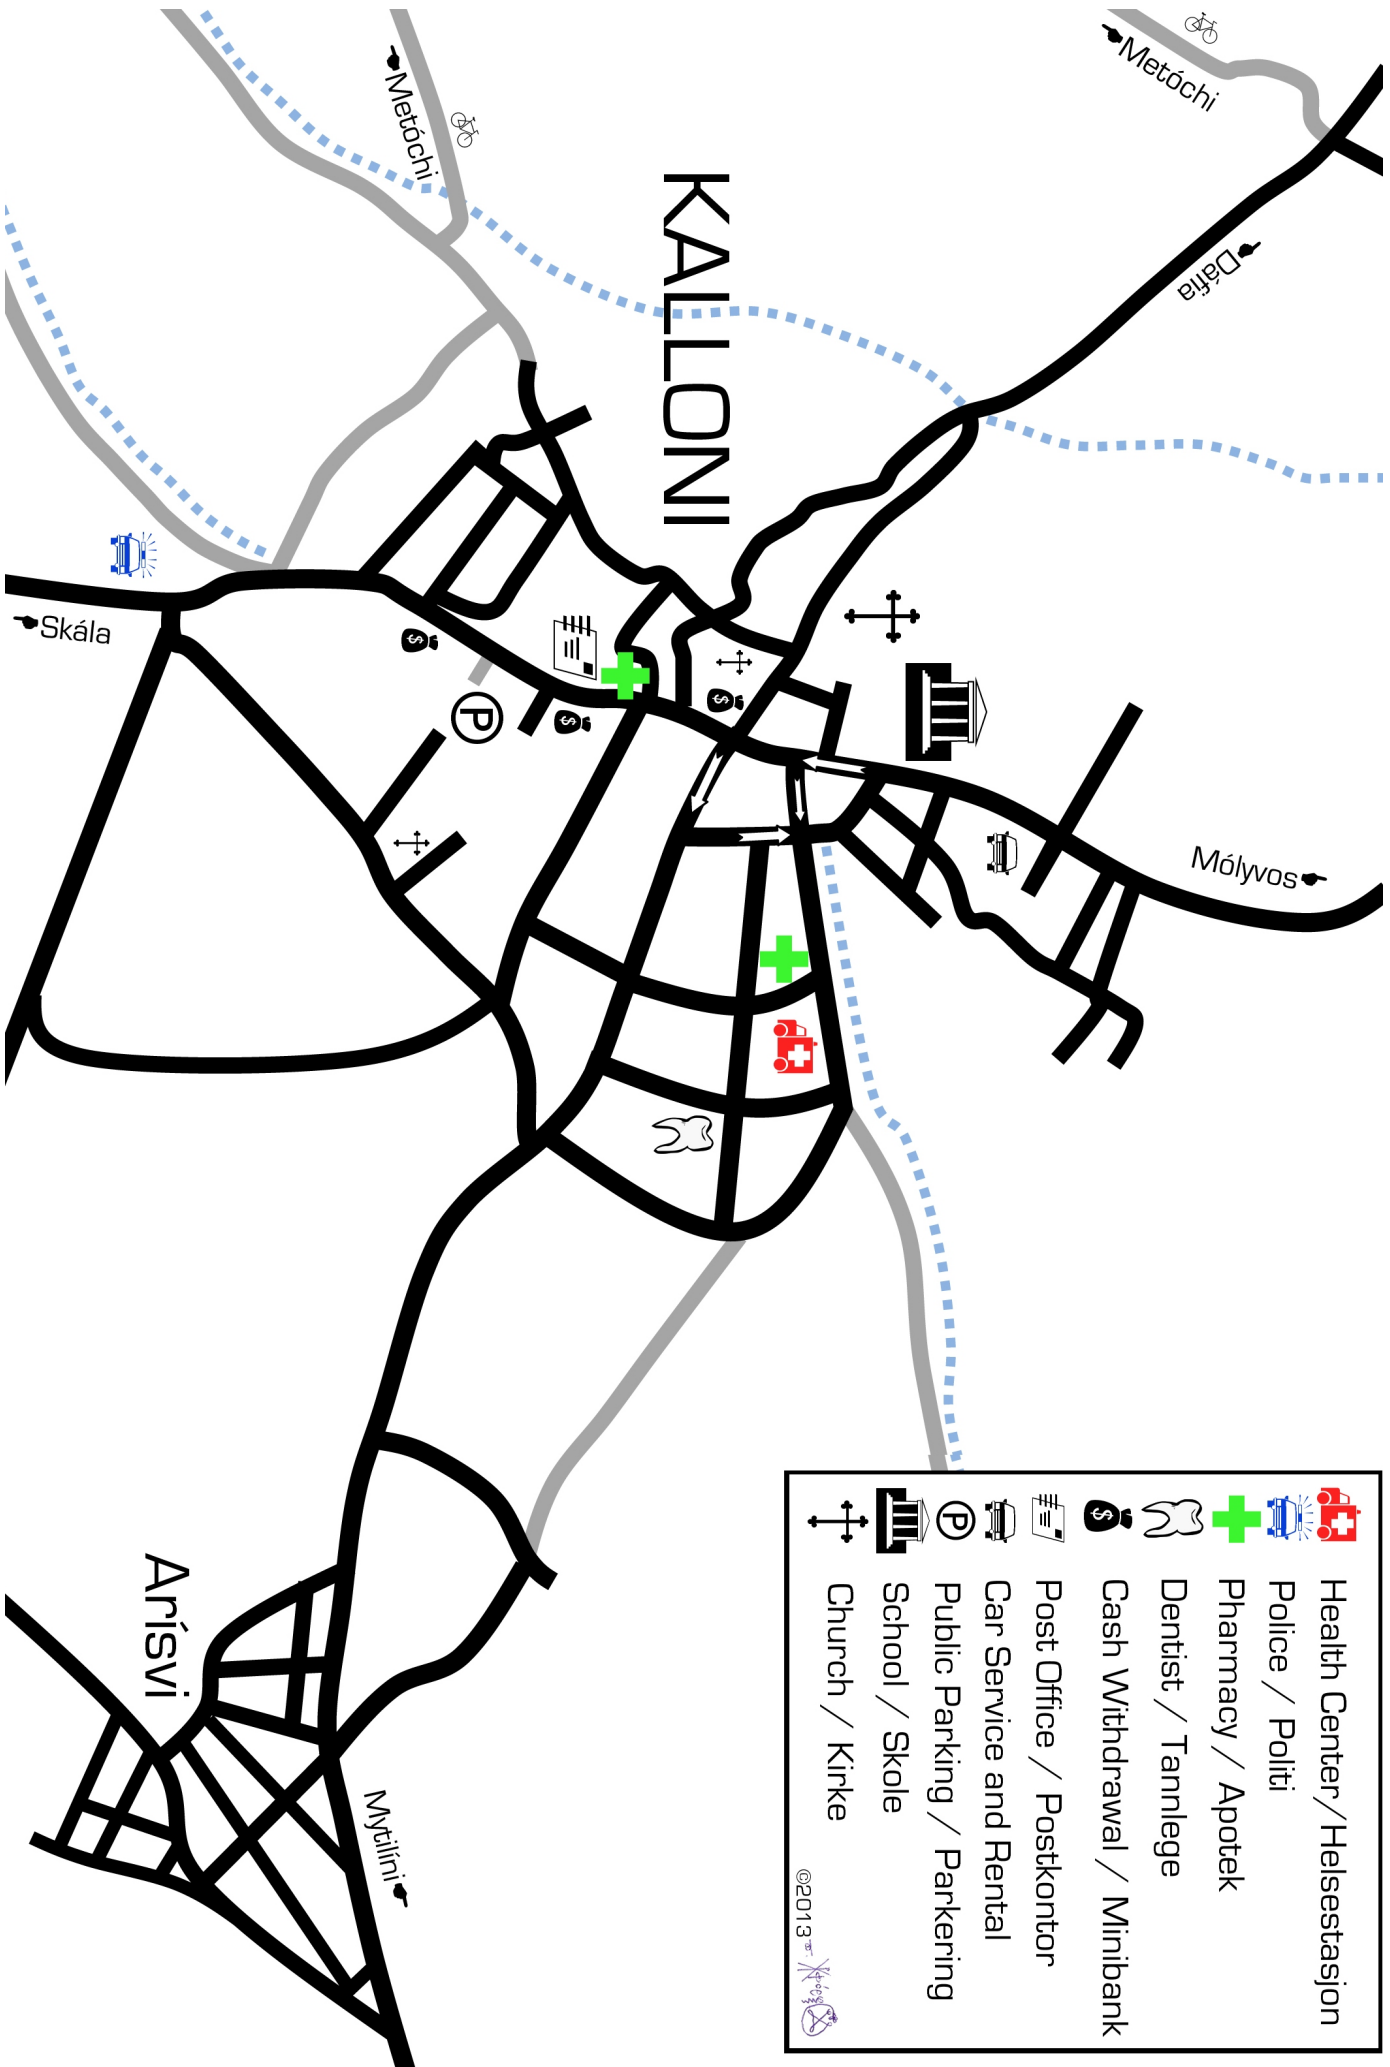

# Metochi Study Centre – Kalloní – Skála Kallonís

	Health Center / Helsestasjon
	Police / Polití
	Pharmacy / Apotek
	Dentist / Tannlege
	Cash Withdrawal / Minibank
	Post Office / Postkontor
	Car Service and Rental
	Public Parking / Parkering
	School / Skole
	Church / Kirke